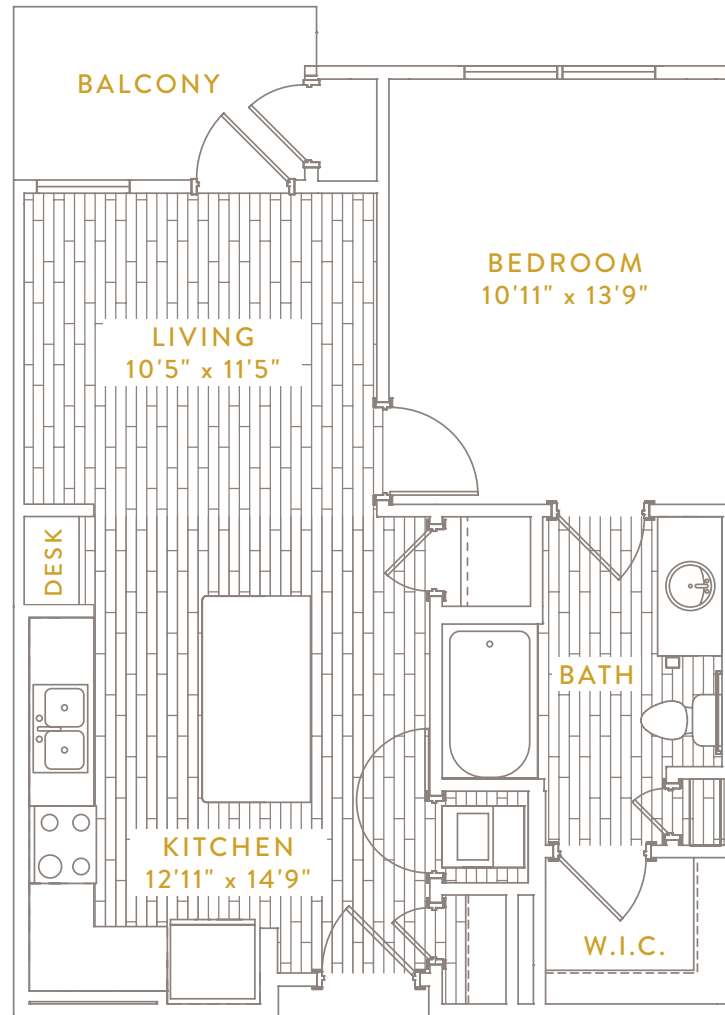

CAPITAL CROSSING

A1

9214 Christy Joy Drive,
Charlotte, NC 28273

capitalcrossingcharlotte.com

1 BED | 1 BATH | 753 SQ FT | \$ _____ /MO.

Information is believed to be accurate, but is not warranted. Specifications, pricing and availability are subject to change without notice. See agent for details. Artist's rendering and floorplans are approximate only and are not meant to be exact depictions of the unit. Drawings are not to scale. Your selected floorplans may vary from this illustration due to design configured and architectural styling. Not all features are available in every apartment. All square footage are approximate.