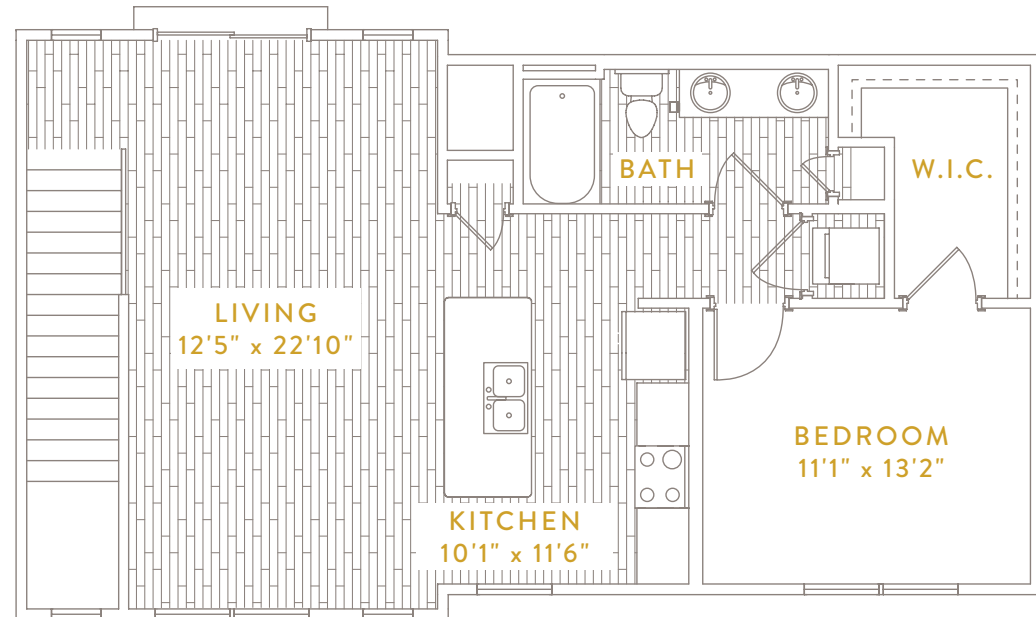

CAPITAL
CROSSING

A4

9214 Christy Joy Drive,
Charlotte, NC 28273

capitalcrossingcharlotte.com

JULIETTE
BALCONY

1 BED | 1 BATH | 923 SQ FT | \$ _____ /MO.

Information is believed to be accurate, but is not warranted. Specifications, pricing and availability are subject to change without notice. See agent for details. Artist's rendering and floorplans are approximate only and are not meant to be exact depictions of the unit. Drawings are not to scale. Your selected floorplans may vary from this illustration due to design configured and architectural styling. Not all features are available in every apartment. All square footage are approximate.