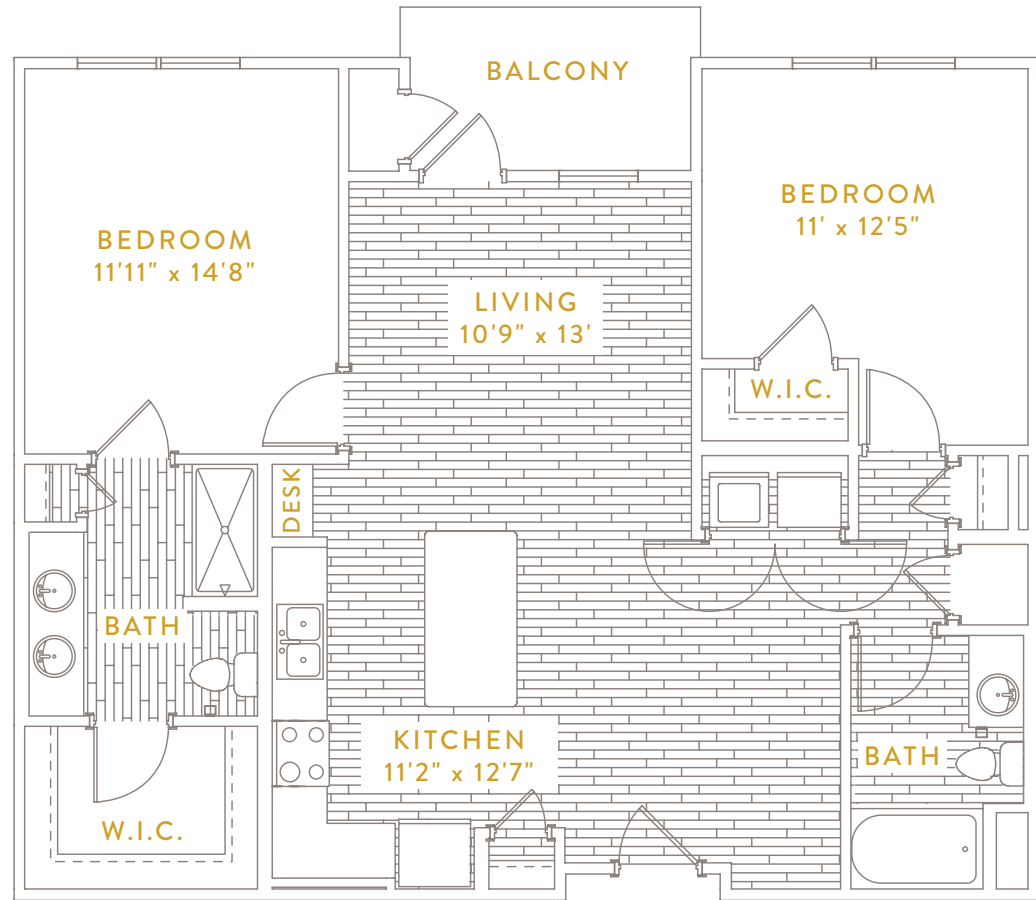

CAPITAL  
CROSSING

B2

9214 Christy Joy Drive,  
Charlotte, NC 28273

capitalcrossingcharlotte.com

2 BED | 2 BATH | 1,260 SQ FT | \$ \_\_\_\_\_ /MO.

Information is believed to be accurate, but is not warranted. Specifications, pricing and availability are subject to change without notice. See agent for details. Artist's rendering and floorplans are approximate only and are not meant to be exact depictions of the unit. Drawings are not to scale. Your selected floorplans may vary from this illustration due to design configured and architectural styling. Not all features are available in every apartment. All square footage are approximate.