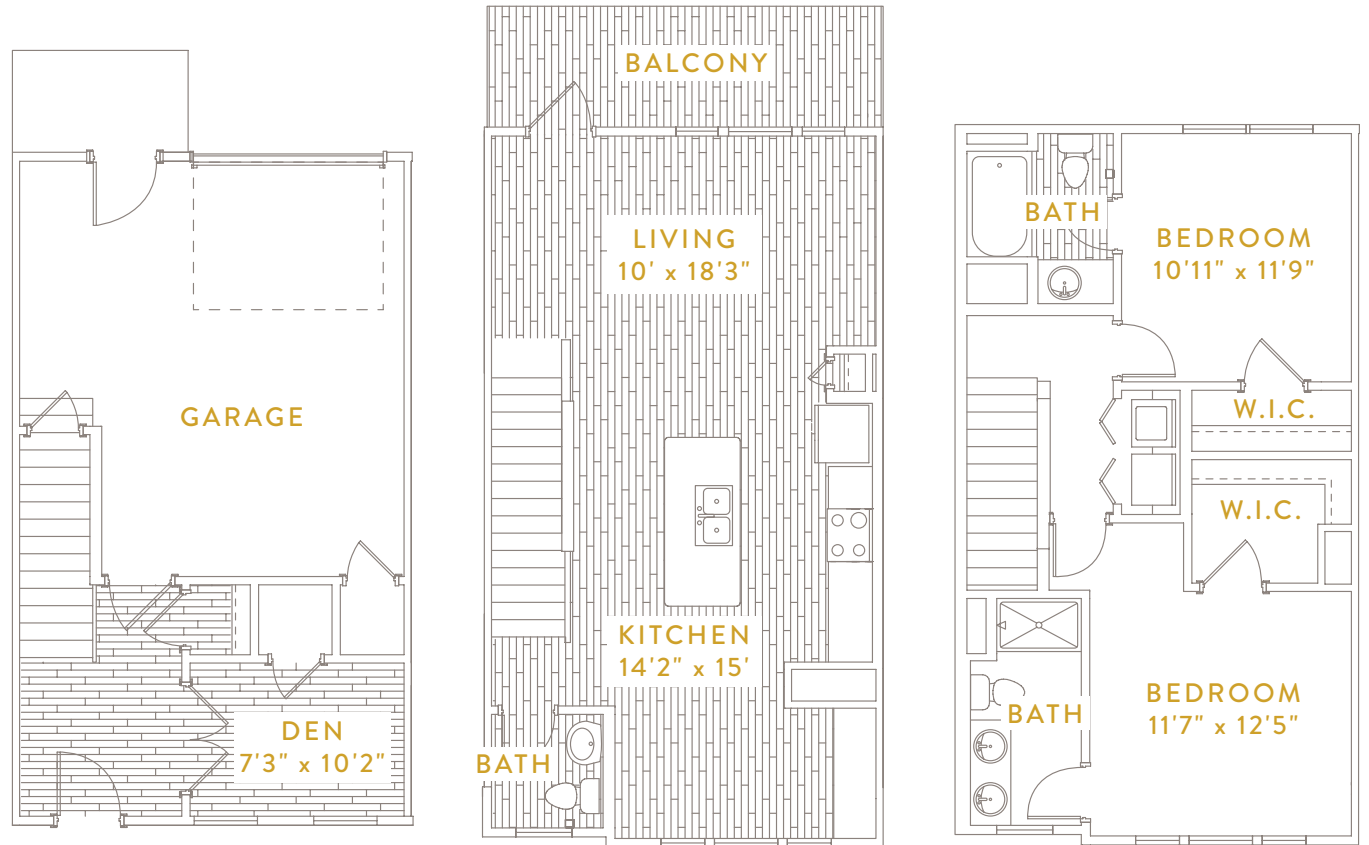

CAPITAL  
CROSSING

MS-B1

9214 Christy Joy Drive,  
Charlotte, NC 28273

capitalcrossingcharlotte.com

2 BED | 3 BATH | 1,658 SQ FT | \$ \_\_\_\_\_ /MO.

Information is believed to be accurate, but is not warranted. Specifications, pricing and availability are subject to change without notice. See agent for details. Artist's rendering and floorplans are approximate only and are not meant to be exact depictions of the unit. Drawings are not to scale. Your selected floorplans may vary from this illustration due to design configured and architectural styling. Not all features are available in every apartment. All square footage are approximate.