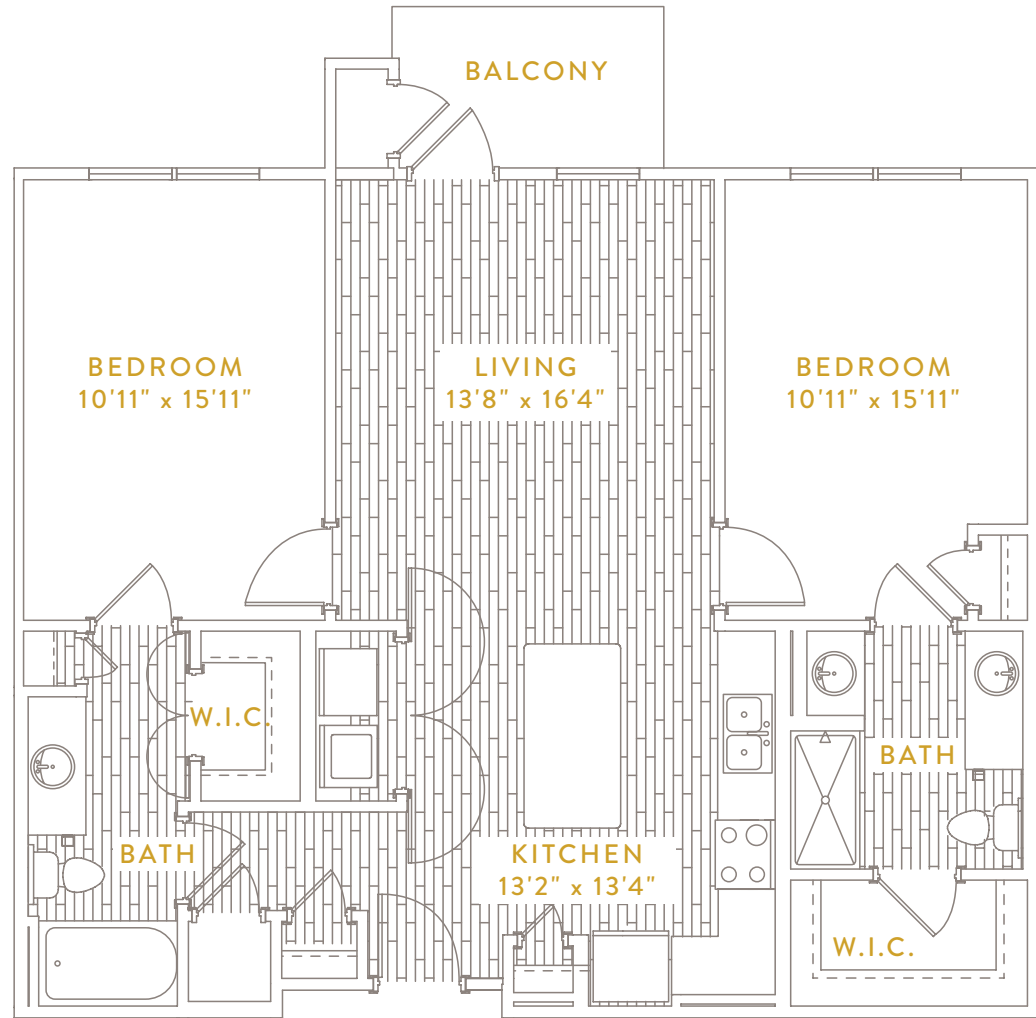

CAPITAL  
CROSSING

B1

9214 Christy Joy Drive,  
Charlotte, NC 28273

capitalcrossingcharlotte.com

2 BED | 2 BATH | 1,192 SQ FT | \$ \_\_\_\_\_ /MO.

Information is believed to be accurate, but is not warranted. Specifications, pricing and availability are subject to change without notice. See agent for details. Artist's rendering and floorplans are approximate only and are not meant to be exact depictions of the unit. Drawings are not to scale. Your selected floorplans may vary from this illustration due to design configured and architectural styling. Not all features are available in every apartment. All square footage are approximate.