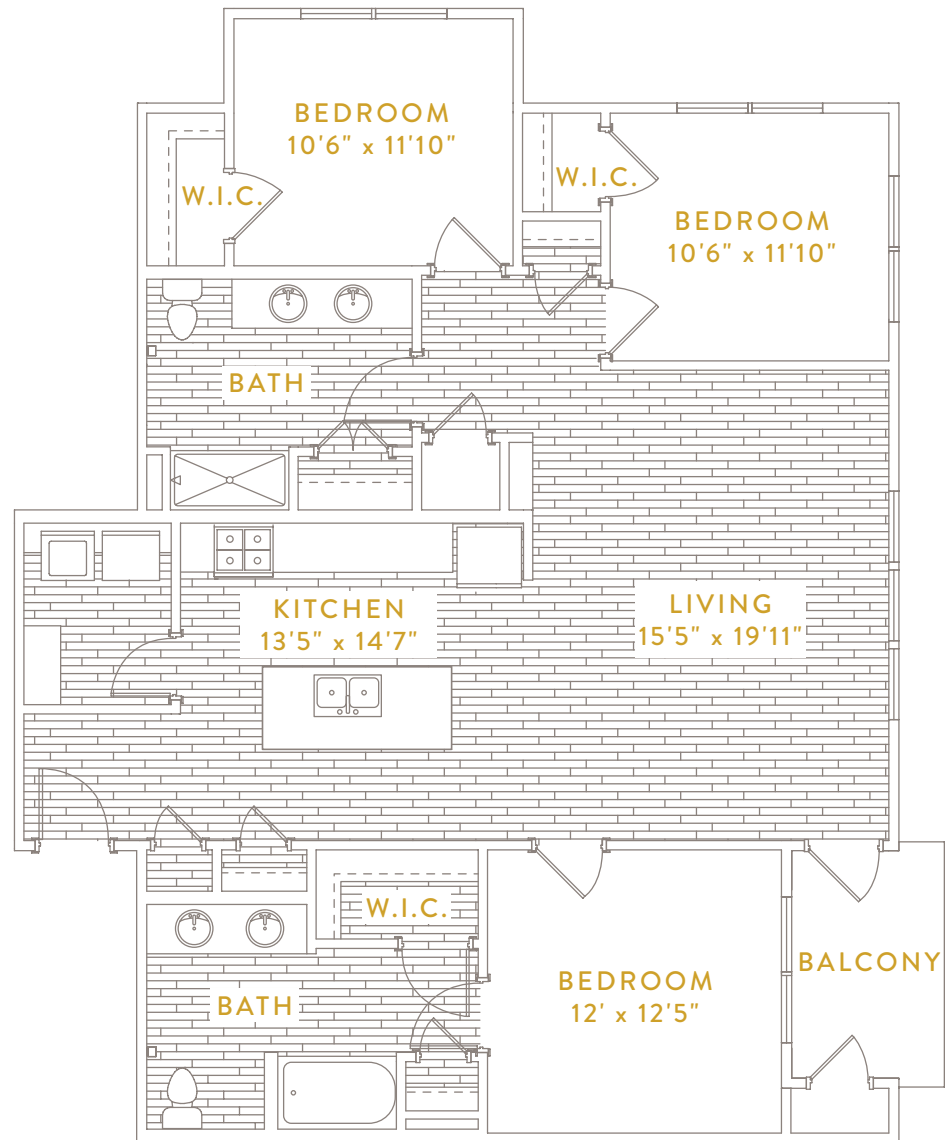

# CAPITAL CROSSING

## C1 TYPE A

9214 Christy Joy Drive,  
Charlotte, NC 28273

[capitalcrossingcharlotte.com](http://capitalcrossingcharlotte.com)

3 BED | 2 BATH | 1,555 SQ FT | \$ \_\_\_\_\_ /MO.

Information is believed to be accurate, but is not warranted. Specifications, pricing and availability are subject to change without notice. See agent for details. Artist's rendering and floorplans are approximate only and are not meant to be exact depictions of the unit. Drawings are not to scale. Your selected floorplans may vary from this illustration due to design configured and architectural styling. Not all features are available in every apartment. All square footage are approximate.